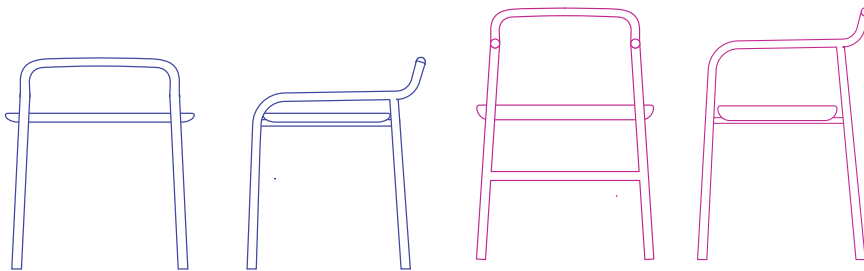

# gesture

seating

## Pricing

Stool: Oak: \$320  
Dining/Counter: Oak \$360  
Bar Height: \$395  
Upholstery: + \$50

## Description

The thickness of the metal tubing gives Gesture substance and breath found in wood chairs, but in a strong metal frame suitable for commercial and residential use. By using the same frame for both counter and dining height seating, we are able to simplify the manufacturing process and produce a more accessible product.

## Sizing

Overall sizing:  
stool: 18" x 17" x 21"  
dining/counter: 18" x 17" x 26"  
bar height: 18" x 17" x 30"

Seat sizing:  
stool: 18" x 15" x 3/4"  
dining/counter/bar :  
18" x 15" x 1-1/2"