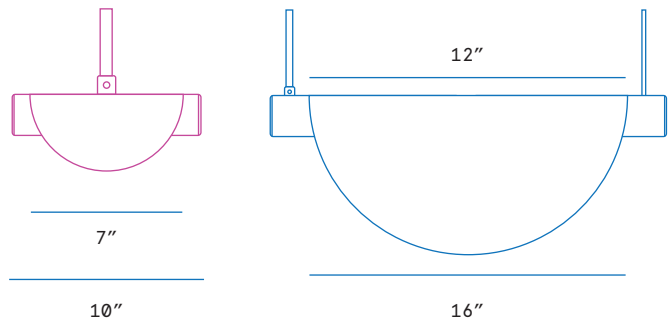

Pricing

Small: \$220 first
 \$175 for the next ten (10)
 Large: \$325 first, \$280 for
 the next ten (10)
 Contact for custom pricing

Description

Taco is a versatile pendant light that consists of only two components - a solid oak dowel and a piece of 3mm powder coated sheet metal. To assemble the light, the folded sheet metal shade simply rests atop the dowel and light source, which allows for easy customization of the colour or shape of the shade. Available in short 8" to 48" lengths.

Sizing

Small Pendant:
 Dowel: 1-1/2" x 1-1/2" x 10"
 Aluminum Shade: 7" x 7" x 4"

Large Pendant:
 Dowel: 1-1/2" x 1-1/2" x 16"
 Aluminum Shade: 13" x 13" x 7"

Standard Cord Length: 7'
 Available in Black or White
 Available in custom lengths